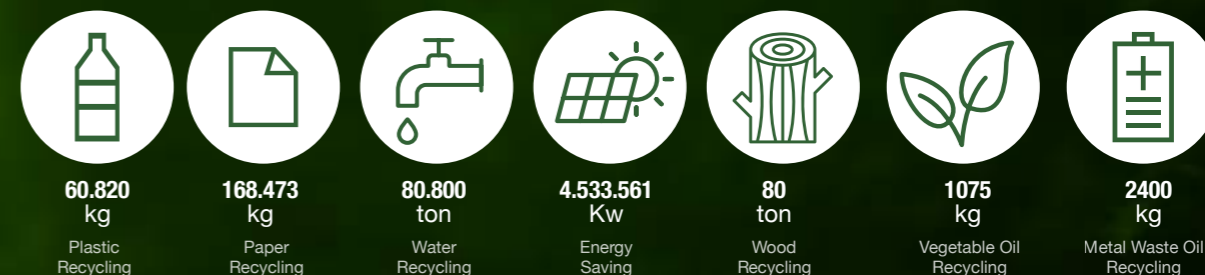

Since 2005, we have been contributing to the preservation of natural resources and the reduction of global warming by producing designs with a 100% focus on recycling. Through savings obtained from raw materials, we have increased our recycling volume while conducting activities in line with environmentally friendly production and the zero-waste philosophy, without compromising on quality. With our RE-GEN series, brought to life through the recycling of porcelain fragments, and our Research and Development department creating a unique product range, we have not only reduced our carbon footprint but also pioneered a vision sensitive to climate change. Continuing to set an example for environmental sensitivity, societal benefit, social inclusivity, and cultural sustainability with products developed using up-to-date technologies, from the color used in designs to the application method, we will persist in being a beacon for sustainability.